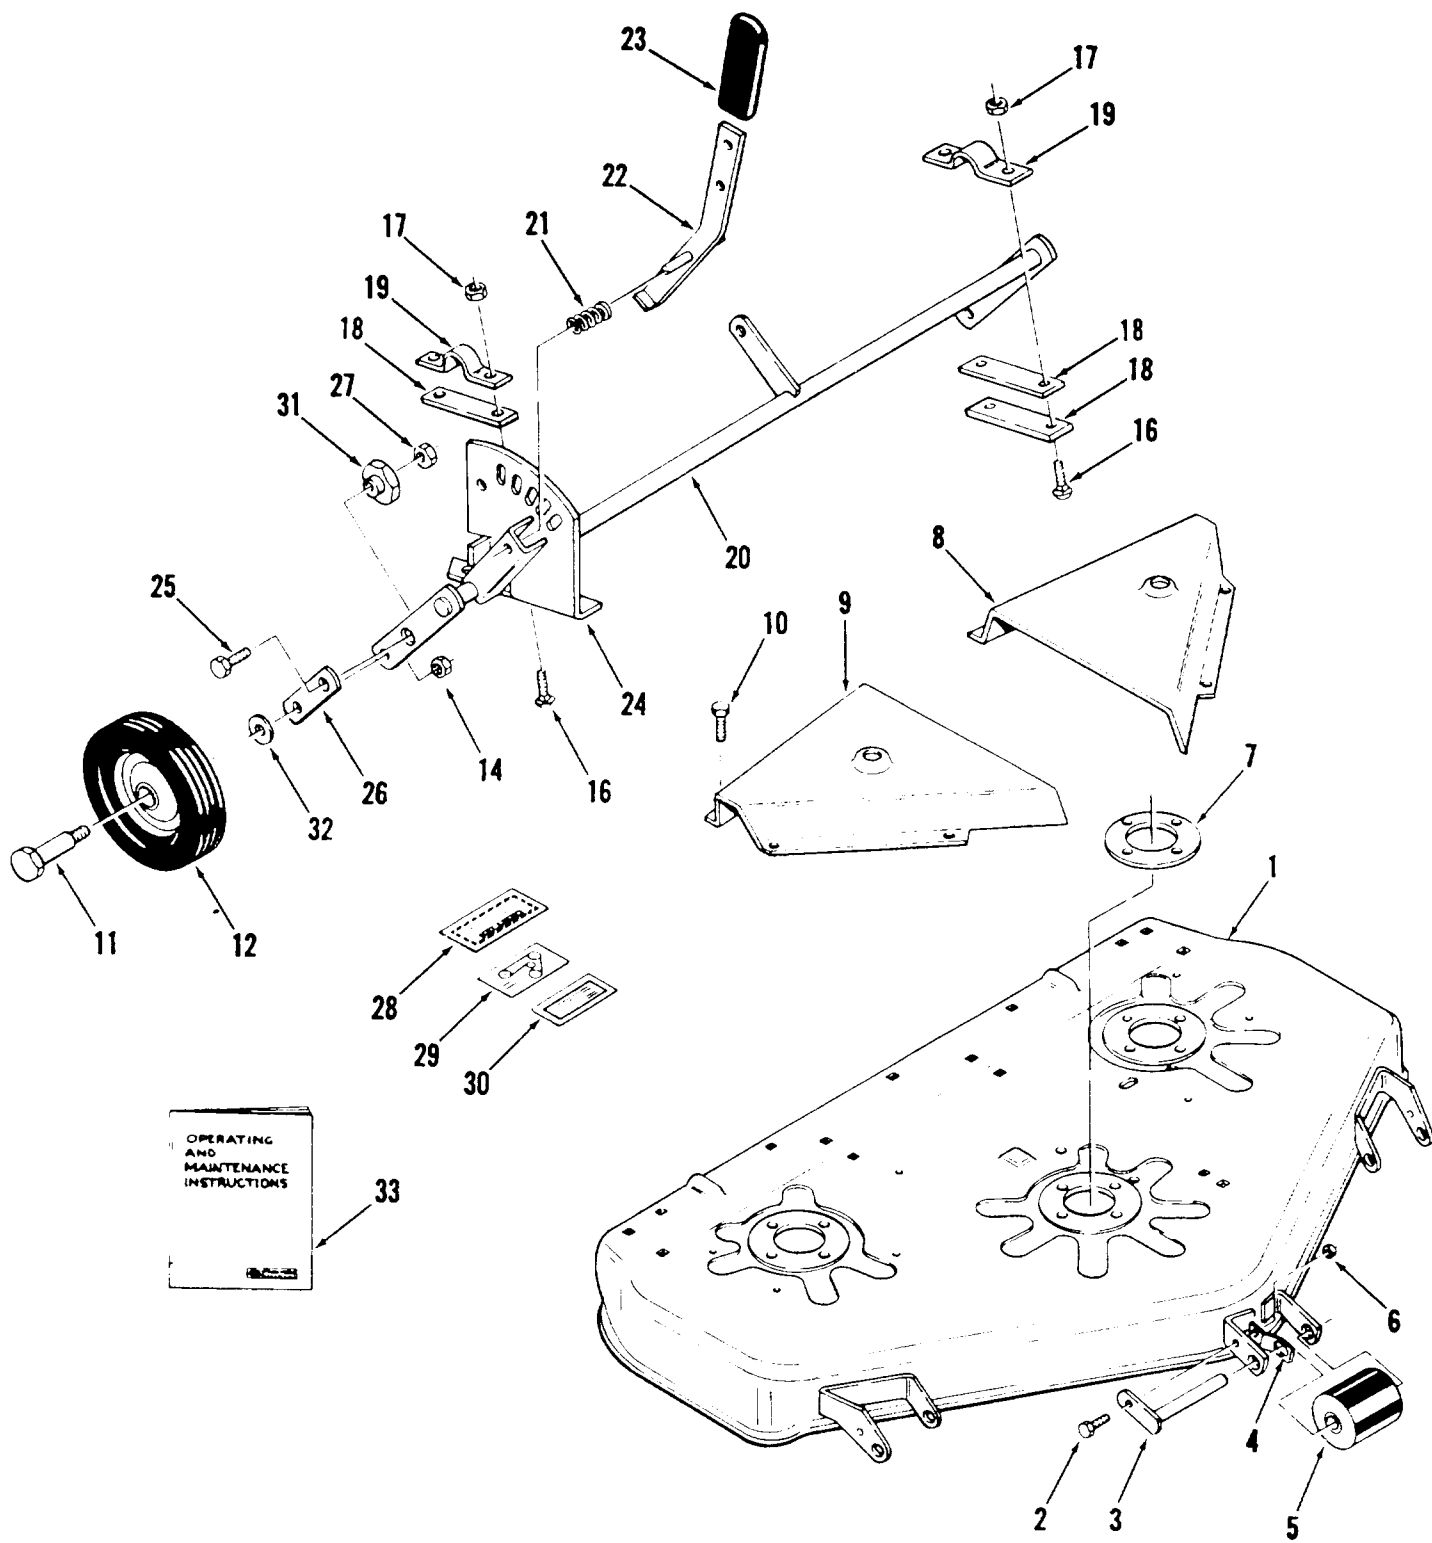

**REAR AND SIDE DISCHARGE MOWERS — 36 in. (92 cm)
VEHICLE IDENTIFICATION NUMBERS 05-36MR01 & 05-36MS01**

Parts available only through Authorized Dealers.
When ordering parts always list Part No. and Description.
(Specifications subject to change without notice.)

* Alternate Construction Spindle Assembly is 107444

REAR AND SIDE DISCHARGE MOWERS — 36 in. (92 cm)
VEHICLE IDENTIFICATION NUMBERS 05-36MR01 & 05-36MS01

**REAR AND SIDE DISCHARGE MOWERS — 36 in. (92 cm)
VEHICLE IDENTIFICATION NUMBERS 05-36MR01 & 05-36MS01**

**REAR DISCHARGE MOWER — 42 in. (107 cm)
VEHICLE IDENTIFICATION NUMBER 05-42MR01**

**REAR DISCHARGE MOWER — 42 in. (107 cm)
VEHICLE IDENTIFICATION NUMBER 05-42MR01**

Parts available only through Authorized Dealers.
When ordering parts always list Part No. and Description.
(Specifications subject to change without notice.)

ITEM NO.	PART NO.	DESCRIPTION	NO. REQ'D.
1	107422	Mower Deck Assembly	1
2	908002	Bolt ¼-20 x ⅝	3
3	102770	Roller Shaft	3
4	102773	Roller Stop Spring	3
5	5240	Roller (w/100284 Bushings)	3
6	915111	Eslok Nut ¼-20	3
7	106117	Spindle Plate (Center Spindle Only)	1
8	106638	L. H. Belt Cover	1
9	106409	R. H. Belt Cover	1
10	926671	Bolt ¼-20 x ½ Swage Form	8
11	5188	Shoulder Bolt	2
12	108522	Wheel 6 x 1.75 (w/5306 Bushings)	2
14	915113	Eslok Nut ⅜-16	2
16	900064	Carriage Bolt ⅜-16 x 1¼	4
17	915113	Eslok Nut ⅜-16	4
18	106377	Strap ⅜	3
19	106378	Clamp	2
20	107433	Gage Wheel Support	1
21	101853	Spring	1
22	106483	Lever	1
23	102597	Grip	1
24	106392	Quadrant	1
25	908019	Bolt ⅝-18 x 1	2
26	106464	Wheel Plate	2
27	915112	Eslok Nut ⅝-18	2
28	105206	Caution Decal	2
29	106748	Decal, Height Adj. & Belt Diagram	1
30	106746	Decal, Mower Guard	1
31	101387	Steering Cam	2
32	920211	Special Washer	2
33	810157R1	Operating and Maintenance Instructions	1