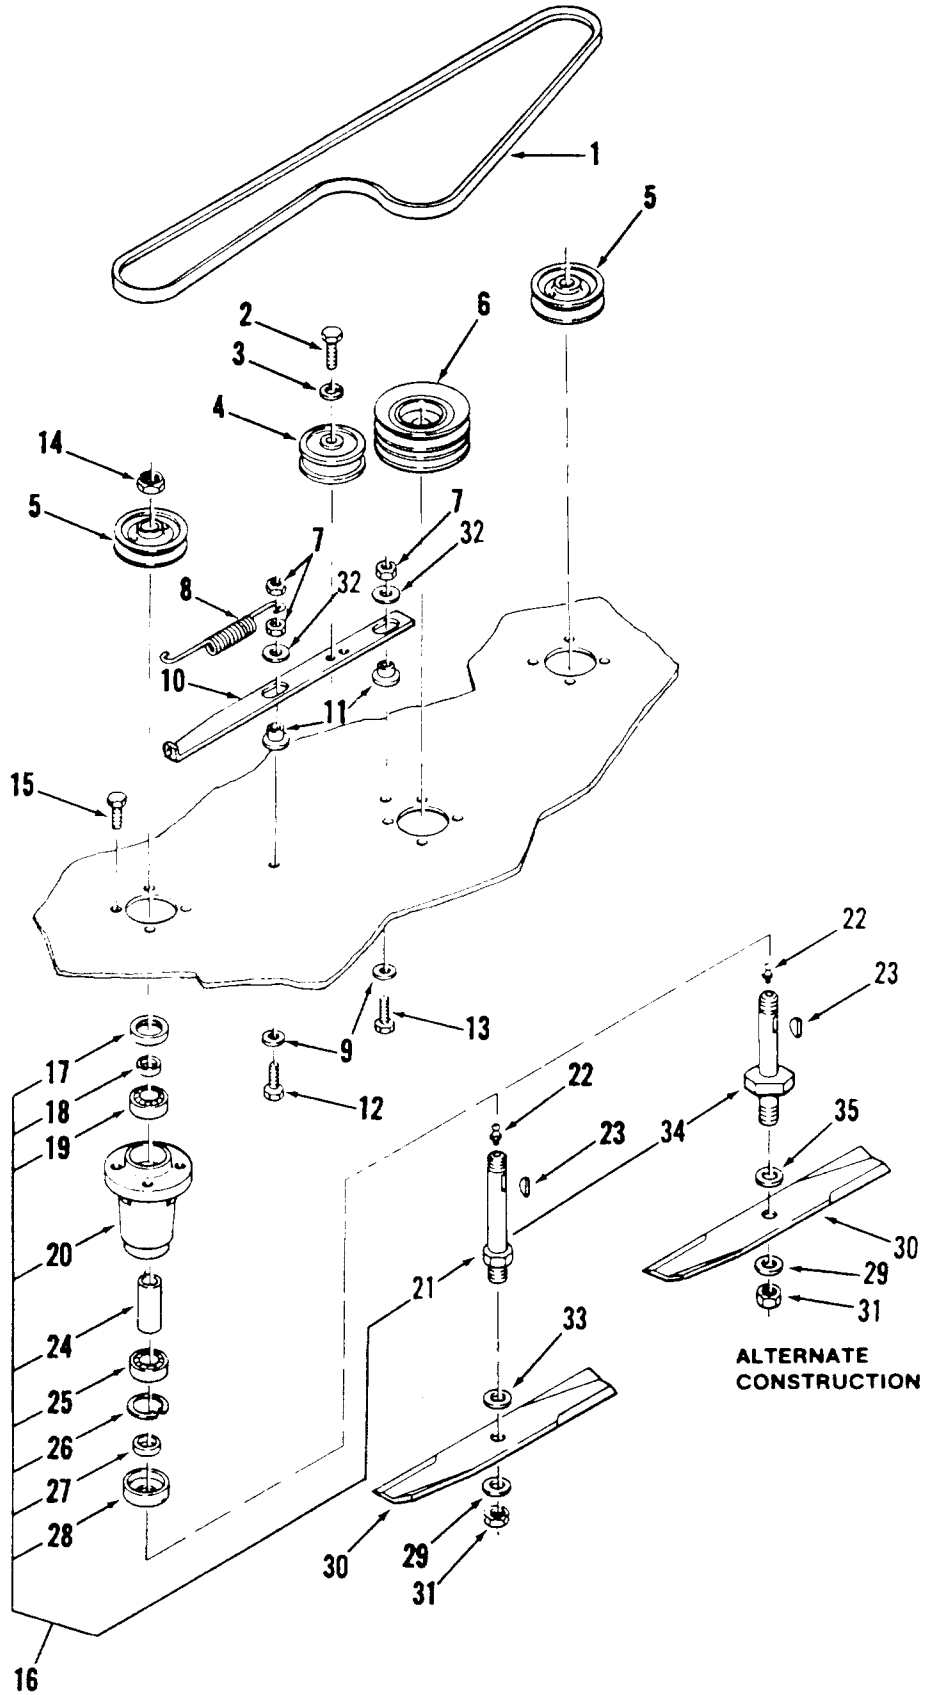

REAR AND SIDE DISCHARGE MOWERS — 36 in. (92 cm)
VEHICLE IDENTIFICATION NUMBERS 05-36MR01 & 05-36MS01

**REAR AND SIDE DISCHARGE MOWERS — 36 in. (92 cm)
VEHICLE IDENTIFICATION NUMBERS 05-36MR01 & 05-36MS01**

Parts available only through Authorized Dealers.
When ordering parts always list Part No. and Description.
(Specifications subject to change without notice.)

ITEM NO.	PART NO.	DESCRIPTION	NO. REQ'D.
1	8411	Spindle Belt	1
2	105865	Bolt $\frac{3}{8}$-16 x $1\frac{1}{4}$ Short Head	1
3	920083	Lockwasher $\frac{3}{8}$	1
4	7434	Flat Idler Pulley	2
5	106072	Pulley, Left or Right	1
6	107439	Pulley, Center	3
7	915663	E.S. Nut $\frac{3}{8}$-16	1
8	100071	Spring	2
9	2844	Special Washer	1
10	106120	Idler Support Bar	2
11	107674	Spacer/Bushing	1
12	908037	Bolt $\frac{3}{8}$-16 x $1\frac{3}{4}$	1
13	908035	Bolt $\frac{3}{8}$-16 x $1\frac{1}{4}$	3
14	915640	E.S. Nut $\frac{3}{4}$-16	12
15	908032	Eslok Bolt $\frac{3}{8}$-16 x $\frac{3}{4}$	3
16	*108470	Spindle Assembly	1
17	106075	Seal — Double Lip	1
18	106070	Spacer/Seal	1
19	106085	Ball Bearing (Non Sealed)	1
20	107448	Spindle Housing	1
21	108610	Spindle Shaft	3
22	4459	Grease Fitting	3
23	937156	Hi-Pro Key $\frac{3}{16}$ x $\frac{5}{8}$	1
24	107445	Spacer	1
25	106084	Ball Bearing (Sealed)	1
26	936028	Internal Snap Ring	1
27	106068	Blade Spacer	1
28	106067	Spindle Cup	3
29	920258	Special Washer $1\frac{1}{2}$ in. O.D.	1
30	107982	Mower Blade Kit (Rear Discharge Only)	1
	107983	Mower Blade Kit (Side Discharge Only)	3
31	915090	Jam Nut $\frac{3}{4}$-16	2
32	107675	Special Washer	3
33	920257	Special Washer $1\frac{1}{4}$ in. O.D.	1
34	107446	Spindle Shaft	3
35	920258	Special Washer $1\frac{1}{2}$ in. O.D.	1

* Alternate Construction Spindle Assembly is 107444