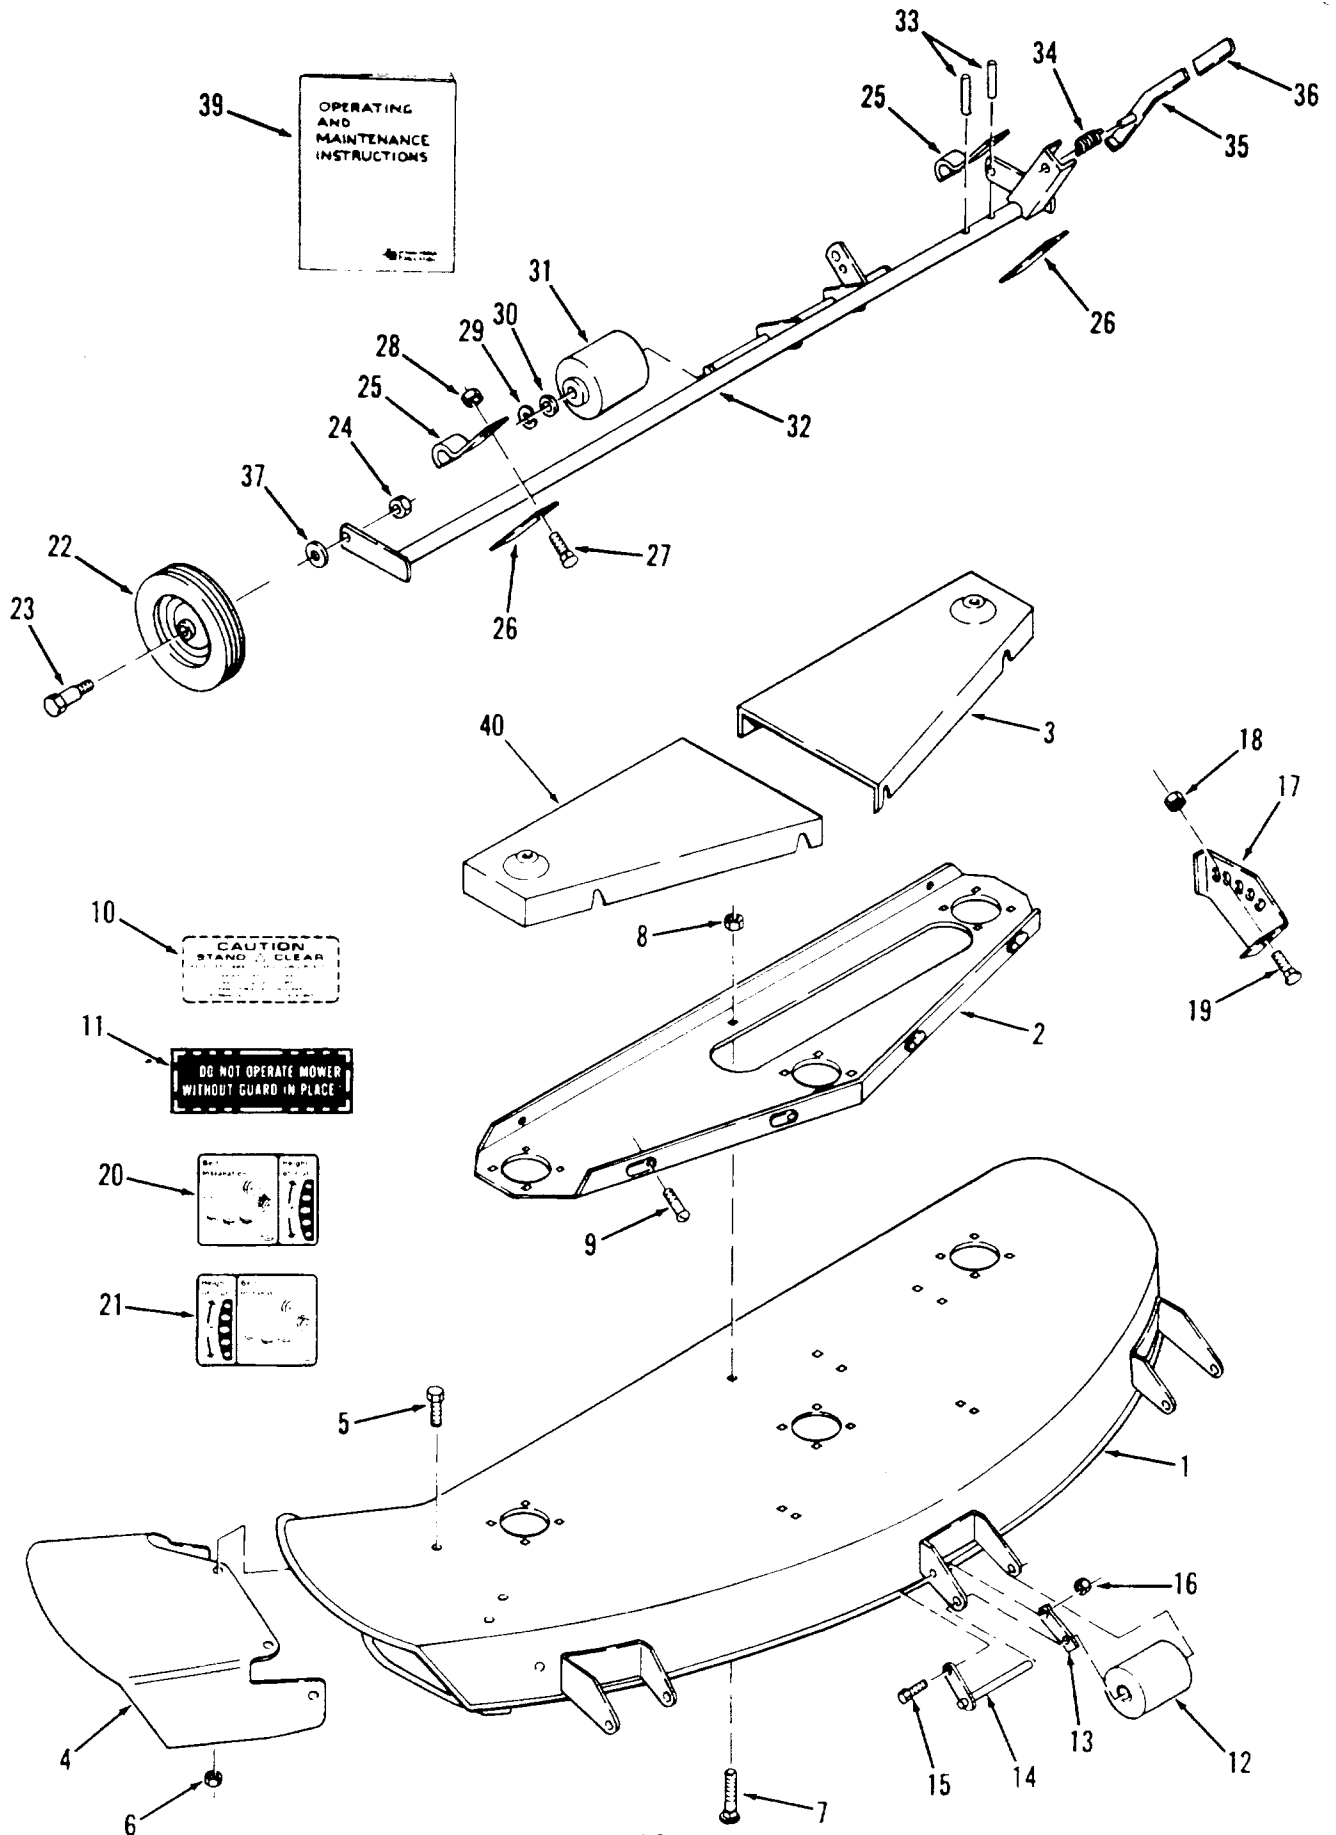

**REAR DISCHARGE MOWER — 42 in. (107 cm)
VEHICLE IDENTIFICATION NUMBER 05-42MR01**

Parts available only through Authorized Dealers.
When ordering parts always list Part No. and Description.
(Specifications subject to change without notice.)

ITEM NO.	PART NO.	DESCRIPTION	NO. REQ'D.
1	101758	Hitch Assembly	1
2	102809	Nut $\frac{3}{8}$-16 MF Two-Way Lock	4
3	102704	Spacer	4
4	101777	Draft Bar	2
5	900063	Carriage Bolt $\frac{3}{8}$-16 x 1	4
6	900038	Carriage Bolt $\frac{3}{16}$-18 x 1	4
7	107943	Metal Bumper	2
8	518211	Rubber Pad	4
9	915112	Eslok Nut $\frac{5}{16}$-18	4
10	107511	L. H. Rear Bracket	1
11	107512	R. H. Rear Bracket	1
13	915113	Eslok Nut $\frac{3}{8}$-16	8
15	102566	R. H. Front Bracket	1
16	900062	Carriage Bolt $\frac{3}{8}$-16 x $\frac{3}{4}$	4
17	102567	L. H. Front Bracket	1
18	900093	Carriage Bolt $\frac{7}{16}$-14 x $1\frac{1}{2}$	2
19	6595	Transport Stop	2
20	915664	E.S. Nut $\frac{7}{16}$-14	2
21	102570	Front Shaft	1
22	102958	Leveler Assembly	1
23	101828	Leveler Adjusting Rod	1
24	933504	Hairpin Cotter	2
25	6739	Trunnion	1
26	915663	E.S. Nut $\frac{3}{8}$-16	1
27	105797	E-Ring	2
28	101708	Double Trunnion	1
29	101842	Adjustment Rod	1
30	920009	Washer $\frac{3}{8}$ SAE	1
31	101728	Front Idler Support	1
32	933156	Spirol Pin $\frac{1}{8}$ x 1	1
33	101851	Adjustment Knob	1
34	MW4405	Spring Washer	1
35	104974	"V" Idler Pulley	1
36	101734	Inner Spacer	1
37	104975	Flat Idler Pulley	1
38	101757	Outer Spacer	1
39	102582	Belt Cover	1
40	102976	Special Nut $\frac{3}{4}$-16 MF	1
41	102741	Drive Belt	1
42	101657	Front Idler Assembly Complete	1
43	910891	Pan Hd. Machine Screw $\frac{3}{8}$ x 16 x $\frac{3}{4}$	4

SIDE DISCHARGE MOWERS — 42 & 48 in. (107 & 122 cm)
VEHICLE IDENTIFICATION NUMBERS 05-42MS01 & 05-48MS01