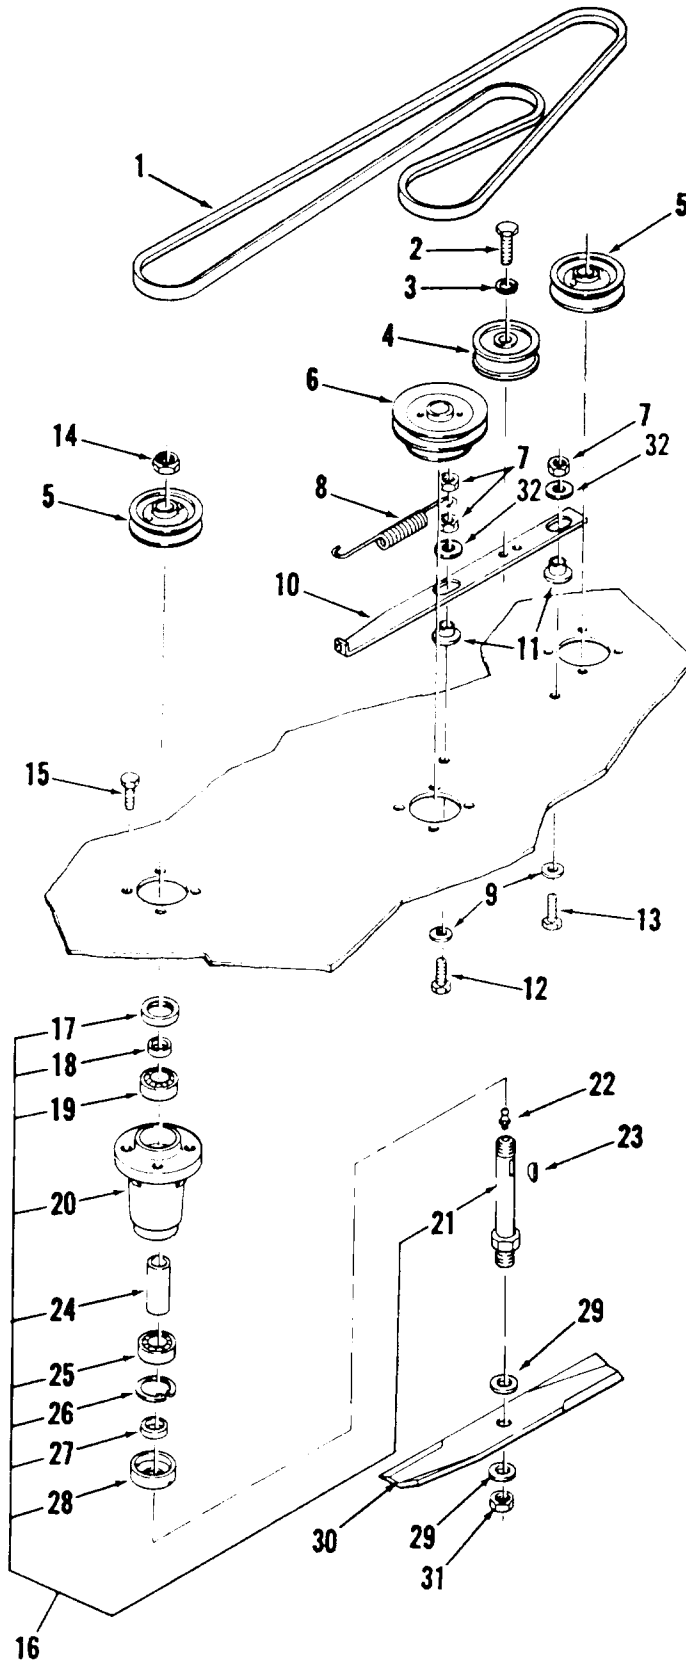

SIDE DISCHARGE MOWER — 48 in. (122 cm)
VEHICLE IDENTIFICATION NUMBER 05-48XS01

**SIDE DISCHARGE MOWER — 48 in. (122 cm)
VEHICLE IDENTIFICATION NUMBER 05-48XS01**

Parts available only through Authorized Dealers.
When ordering parts always list Part No. and Description.
(Specifications subject to change without notice.)

ITEM NO.	PART NO.	DESCRIPTION	NO. REQ'D.
1	1594	Spindle Belt	1
2	105865	Bolt $\frac{3}{8}$-16 x $1\frac{1}{4}$ Short Head	1
3	920083	Lockwasher $\frac{3}{8}$	1
4	106144	Pulley, Flat Idler	2
5	106074	Pulley, Right or Left	1
6	106073	Pulley, Center	3
7	915663	E.S. Nut $\frac{3}{8}$-16	1
8	100071	Spring	2
9	2844	Special Washer	1
10	106120	Idler Support Bar	2
11	107674	Bushing/Spacer	1
12	908037	Bolt $\frac{3}{8}$-16 x $1\frac{3}{4}$	1
13	908035	Bolt $\frac{3}{8}$-16 x $1\frac{1}{4}$	3
14	915640	E.S. Nut $\frac{3}{4}$-16	12
15	908032	Eslok Bolt $\frac{3}{8}$-16 x $\frac{3}{4}$	3
16	107405	Spindle Assembly	1
17	106075	Seal, Double Lip	1
18	106070	Spacer/Seal	1
19	106085	Ball Bearing (Non Sealed)	1
20	106063	Spindle Housing	1
21	107413	Spindle Shaft Assembly	3
22	4459	Grease Fitting	3
23	937156	Hi-Pro Key $\frac{3}{16}$ x $\frac{5}{8}$	1
24	106069	Spindle Spacer	1
25	106084	Ball Bearing (Sealed)	1
26	936028	Snap Ring (Internal)	1
27	106068	Blade Spacer	1
28	106067	Spindle Cup	6
29	920258	Special Washer	1
30	106637	Mower Blade Kit — 16 in. (40.6 cm)	3
31	915090	Jam Nut $\frac{3}{4}$-16	2
32	107675	Special Washer