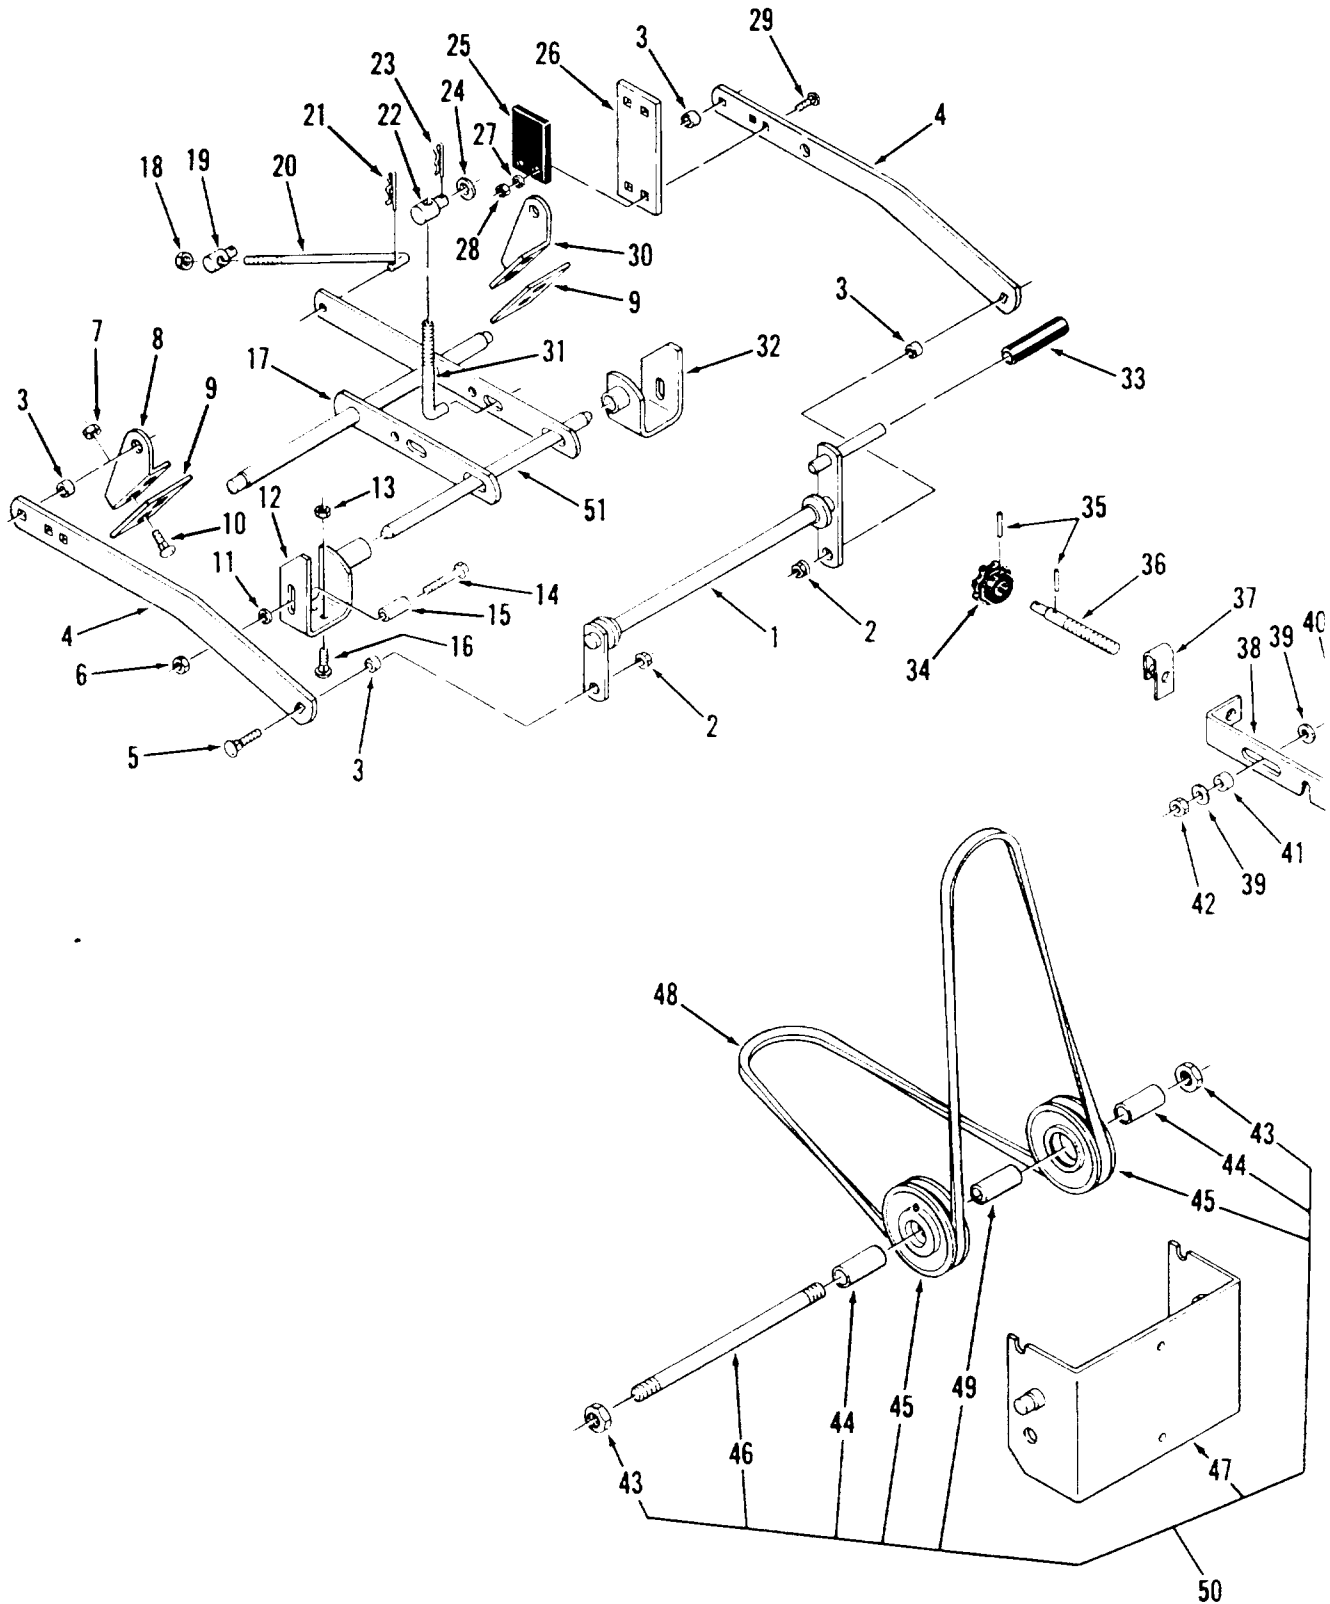

**SIDE DISCHARGE MOWER — 48 in. (122 cm)
VEHICLE IDENTIFICATION NUMBER 05-48XS01**

**SIDE DISCHARGE MOWER — 48 in. (122 cm)
VEHICLE IDENTIFICATION NUMBER 05-48XS01**

Parts available only through Authorized Dealers.
When ordering parts always list Part No. and Description.
(Specifications subject to change without notice.)

ITEM NO.	PART NO.	DESCRIPTION	NO. REQ'D.
1	100980	Hitch Assembly	1
2	102809	Nut $\frac{3}{8}$-16 MF Two-Way Lock	4
3	102704	Spacer	4
4	101777	Draft Bar	2
5	900063	Carriage Bolt $\frac{3}{8}$-16 x 1	4
6	915664	E.S. Nut $\frac{3}{16}$-14	2
7	915113	Eslok Nut $\frac{3}{8}$-16	4
8	101776	Bracket, Right Rear	1
9	104966	Plate	2
10	900063	Carriage Bolt $\frac{3}{8}$-16 x 1	4
11	920010	Washer $\frac{3}{16}$	2
12	107928	Bracket, Right Front	1
13	915113	Eslok Nut $\frac{3}{8}$-16	4
14	908049	Bolt $\frac{3}{16}$-14 x $1\frac{3}{4}$	2
15	6595	Spacer — Level Stop	2
16	900062	Carriage Bolt $\frac{3}{8}$-16 x 1	4
17	104769	Leveler Assembly	1
18	915663	E.S. Nut $\frac{3}{8}$-16	1
19	6739	Trunnion	1
20	102035	Leveler Rod	1
21	933504	Hairpin Cotter	2
22	8870	Trunnion	1
23	933505	Hairpin Cotter	2
24	920011	Washer $\frac{1}{2}$ SAE	1
25	102322	Rubber Bumper	2
26	103361	Plate	2
27	920038	Washer $\frac{5}{16}$ SAE	4
28	915112	Eslok Nut $\frac{5}{16}$-18	8
29	900038	Carriage Bolt $\frac{5}{16}$-18 x 1	8
30	101775	Bracket, Left Rear	1
31	102029	Lift Rod	1
32	103357	Bracket, Left Front	1
33	9038	Grip	1
34	101851	Adjustment Knob	1
35	933156	Spirol Pin $\frac{1}{8}$ x 1	2
36	100983	Hitch Adjustment Screw	1
37	102861	Detent Spring	1
38	100996	Hitch Adjustment Link	1
39	920039	Washer $\frac{3}{8}$ SAE	2
40	908035	Bolt $\frac{3}{8}$-16 x $1\frac{1}{4}$	1
41	100283	Spacer	1
42	915113	Eslok Nut $\frac{3}{8}$-16	1
43	915640	E.S. Jam Nut $\frac{3}{4}$-16	2
44	102263	Spacer	2
45	104974	Idler Pulley	2
46	102264	Front Pulley Shaft	1
47	102260	Shield Assembly	1
48	102868	Belt	1
49	104192	Spacer — Center	1
50	101652	Front Idler Assembly Complete	1
51	103360	Shaft	1