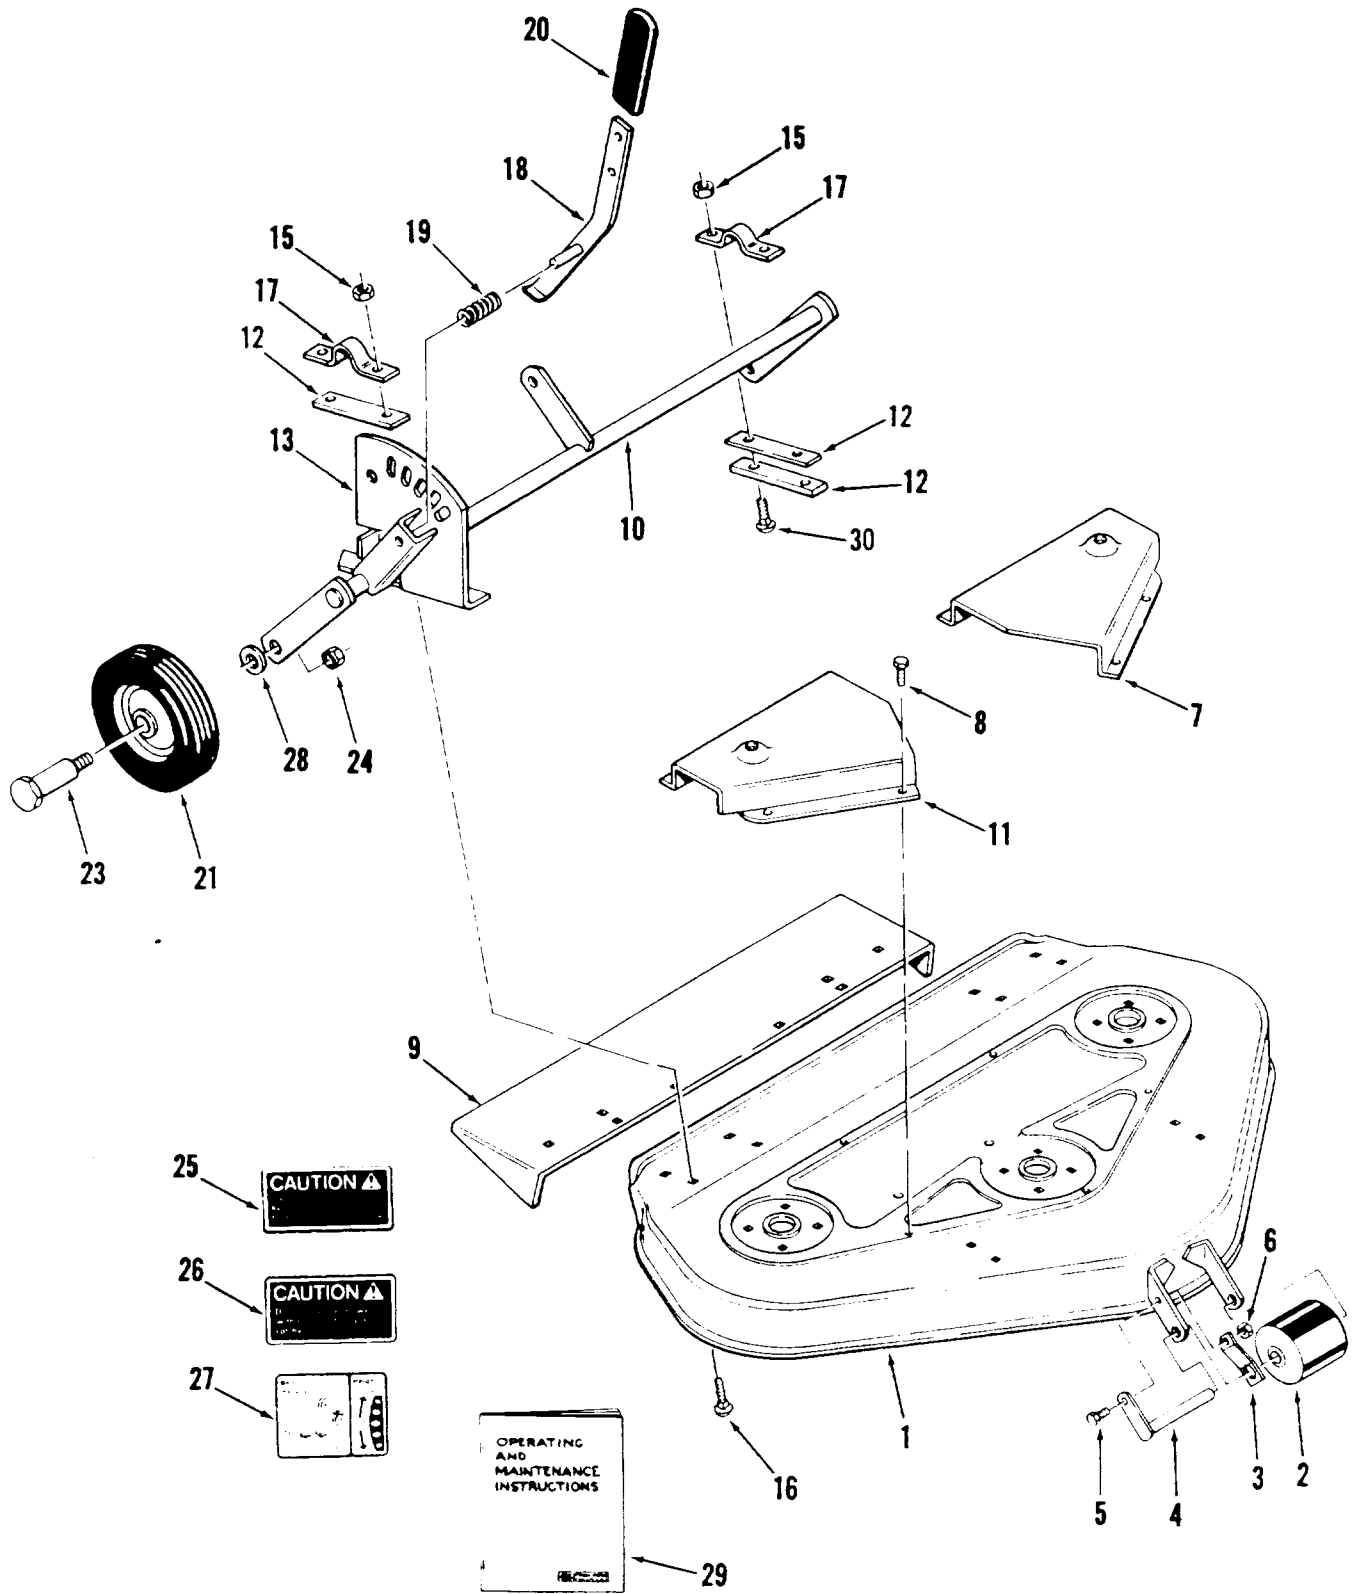

05-48MS01 — 48 in. (122 cm) Side Discharge — Page 13-18

05-48XS01 — 48 in. (122 cm) Side Discharge — Page 19-24

PRICE: \$2.00

PART NO. 810172R1
Printed in U.S.A. 1279

REAR AND SIDE DISCHARGE MOWERS — 36 in. (92 cm)
VEHICLE IDENTIFICATION NUMBERS 05-36MR01 & 05-36MS01

**REAR AND SIDE DISCHARGE MOWERS — 36 in. (92 cm)
VEHICLE IDENTIFICATION NUMBERS 05-36MR01 & 05-36MS01**

Parts available only through Authorized Dealers.
When ordering parts always list Part No. and Description.
(Specifications subject to change without notice.)

ITEM NO.	PART NO.	DESCRIPTION	NO. REQ'D.
1	107419	Mower Deck — Rear Discharge	1
	107420	Mower Deck — Side Discharge	1
2	5240	Roller (w/100284 Bushings)	1
3	102773	Roller Stop Spring	1
4	102770	Roller Shaft	1
5	908002	Bolt $\frac{1}{4}$ -20 x $\frac{5}{8}$	1
6	915111	Esllok Nut $\frac{1}{4}$ -20	1
7	107449	L. H. Belt Cover	8
8	926671	Bolt $\frac{1}{4}$ -20 x $\frac{1}{2}$ Swage Form	1
9	106480	Chute Extension (Rear Discharge Only)	1
10	107961	Gage Wheel Support Assembly	1
11	107450	R. H. Belt Cover	3
12	106377	Strap $\frac{3}{16}$	1
13	106392	Quadrant	4
15	915113	Esllok Nut $\frac{3}{8}$ -16	2
16	900063	Carriage Bolt $\frac{3}{8}$ -16 x 1	2
17	106378	Clamp	1
18	106483	Lever Assembly	1
19	101853	Spring	1
20	102597	Grip	2
21	108522	Wheel 6 x 1.75 (w/5306 Bushings)	2
23	5188	Shoulder Bolt	2
24	915113	Esllok Nut $\frac{3}{8}$ -16	2
25	105206	Caution Decal	1
26	106746	Decal, Mower Guard (Rear Discharge Only)	1
27	106748	Decal, Height Adj. & Belt Diagram	2
28	920211	Special Washer	1
29	910157R1	Operating and Maintenance Instructions	1
30	900064	Carriage Bolt $\frac{3}{8}$ -16 x $1\frac{1}{4}$	2

**REAR DISCHARGE MOWER — 42 in. (107 cm)
VEHICLE IDENTIFICATION NUMBER 05-42MR01**

**REAR DISCHARGE MOWER — 42 in. (107 cm)
VEHICLE IDENTIFICATION NUMBER 05-42MR01**

Parts available only through Authorized Dealers.
When ordering parts always list Part No. and Description.
(Specifications subject to change without notice.)