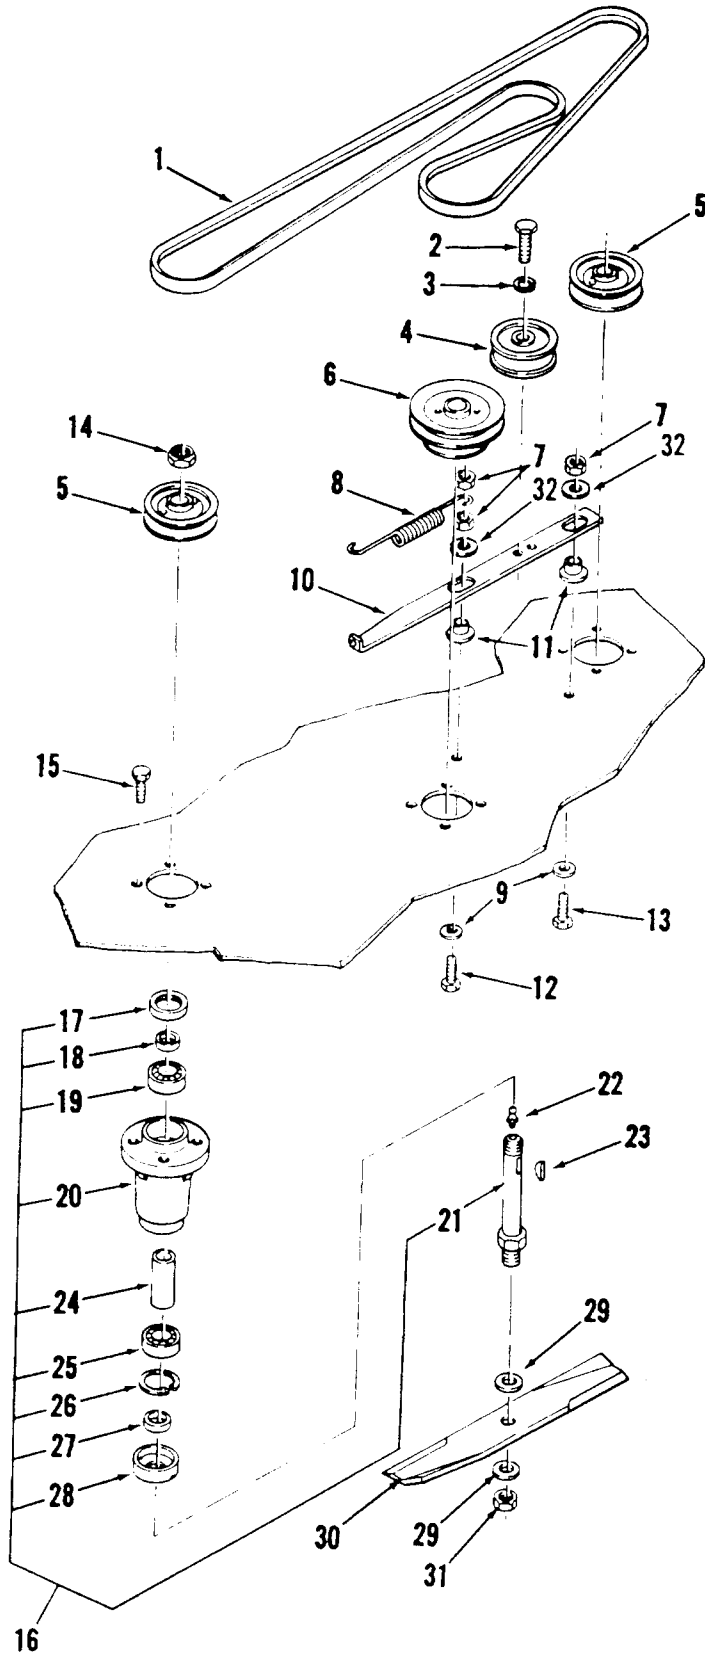

REAR DISCHARGE MOWER — 42 in. (107 cm)
VEHICLE IDENTIFICATION NUMBER 05-42MR01

**REAR DISCHARGE MOWER — 42 in. (107 cm)
VEHICLE IDENTIFICATION NUMBER 05-42MR01**

Parts available only through Authorized Dealers.
When ordering parts always list Part No. and Description.
(Specifications subject to change without notice.)

ITEM NO.	PART NO.	DESCRIPTION	NO. REQ'D.
1	106125	Spindle Belt	1
2	908035	Bolt $\frac{3}{8}$-16 x $1\frac{1}{4}$	1
3	920083	Lockwasher $\frac{3}{8}$	1
4	6719	Flat Idler Pulley	1
5	106072	Pulley, Left or Right	2
6	106071	Pulley, Center	1
7	915663	E.S. Nut $\frac{3}{8}$-16	3
8	100071	Spring	1
9	2844	Special Washer	2
10	106120	Idler Support Bar	1
11	107674	Spacer/Bushing	2
12	908037	Bolt $\frac{3}{8}$-16 x $1\frac{3}{4}$	1
13	908035	Bolt $\frac{3}{8}$-16 x $1\frac{1}{4}$	1
14	915640	E.S. Nut $\frac{3}{4}$-16	3
15	908032	Eslok Bolt $\frac{3}{8}$-16 x $\frac{3}{4}$	12
16	107405	Spindle Assembly	3
17	106075	Seal — Double Lip	1
18	106070	Spacer/Seal	1
19	106085	Ball Bearing (Non Sealed)	1
20	106063	Spindle Housing	1
21	107413	Spindle Shaft	1
22	4459	Grease Fitting	3
23	937156	Hi-Pro Key $\frac{3}{16}$ x $\frac{5}{8}$	3
24	106069	Spacer	1
25	106084	Ball Bearing (Sealed)	1
26	936028	Internal Snap Ring	1
27	106068	Blade Spacer	1
28	106067	Spindle Cup	1
29	920258	Special Washer	6
30	106635	Mower Blade Kit	1
31	915090	Jam Nut $\frac{3}{4}$-16	3
32	107675	Special Washer	2