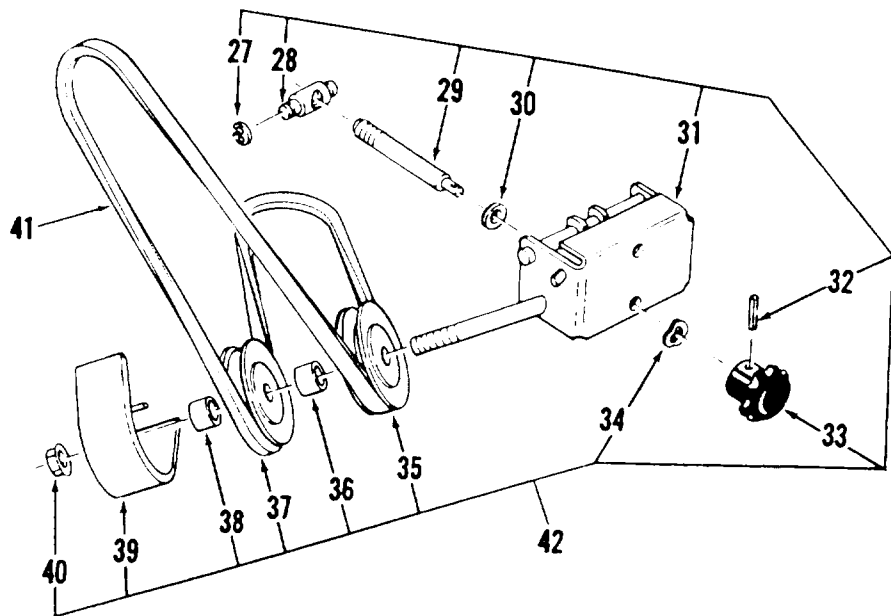

REAR DISCHARGE MOWER — 42 in. (107 cm)
VEHICLE IDENTIFICATION NUMBER 05-42MR01

**REAR DISCHARGE MOWER — 42 in. (107 cm)
VEHICLE IDENTIFICATION NUMBER 05-42MR01**

Parts available only through Authorized Dealers.
When ordering parts always list Part No. and Description.
(Specifications subject to change without notice.)

ITEM NO.	PART NO.	DESCRIPTION	NO. REQ'D.
1	101758	Hitch Assembly	1
2	102809	Nut $\frac{3}{8}$-16 MF Two-Way Lock	4
3	102704	Spacer	4
4	101777	Draft Bar	2
5	900063	Carriage Bolt $\frac{3}{8}$-16 x 1	4
6	900038	Carriage Bolt $\frac{3}{16}$-18 x 1	4
7	107943	Metal Bumper	2
8	518211	Rubber Pad	4
9	915112	Eslok Nut $\frac{5}{16}$-18	4
10	107511	L. H. Rear Bracket	1
11	107512	R. H. Rear Bracket	1
13	915113	Eslok Nut $\frac{3}{8}$-16	8
15	102566	R. H. Front Bracket	1
16	900062	Carriage Bolt $\frac{3}{8}$-16 x $\frac{3}{4}$	4
17	102567	L. H. Front Bracket	1
18	900093	Carriage Bolt $\frac{7}{16}$-14 x $1\frac{1}{2}$	2
19	6595	Transport Stop	2
20	915664	E.S. Nut $\frac{7}{16}$-14	2
21	102570	Front Shaft	1
22	102958	Leveler Assembly	1
23	101828	Leveler Adjusting Rod	1
24	933504	Hairpin Cotter	2
25	6739	Trunnion	1
26	915663	E.S. Nut $\frac{3}{8}$-16	1
27	105797	E-Ring	2
28	101708	Double Trunnion	1
29	101842	Adjustment Rod	1
30	920009	Washer $\frac{3}{8}$ SAE	1
31	101728	Front Idler Support	1
32	933156	Spirol Pin $\frac{1}{8}$ x 1	1
33	101851	Adjustment Knob	1
34	MW4405	Spring Washer	1
35	104974	"V" Idler Pulley	1
36	101734	Inner Spacer	1
37	104975	Flat Idler Pulley	1
38	101757	Outer Spacer	1
39	102582	Belt Cover	1
40	102976	Special Nut $\frac{3}{4}$-16 MF	1
41	102741	Drive Belt	1
42	101657	Front Idler Assembly Complete	1
43	910891	Pan Hd. Machine Screw $\frac{3}{8}$ x 16 x $\frac{3}{4}$	4