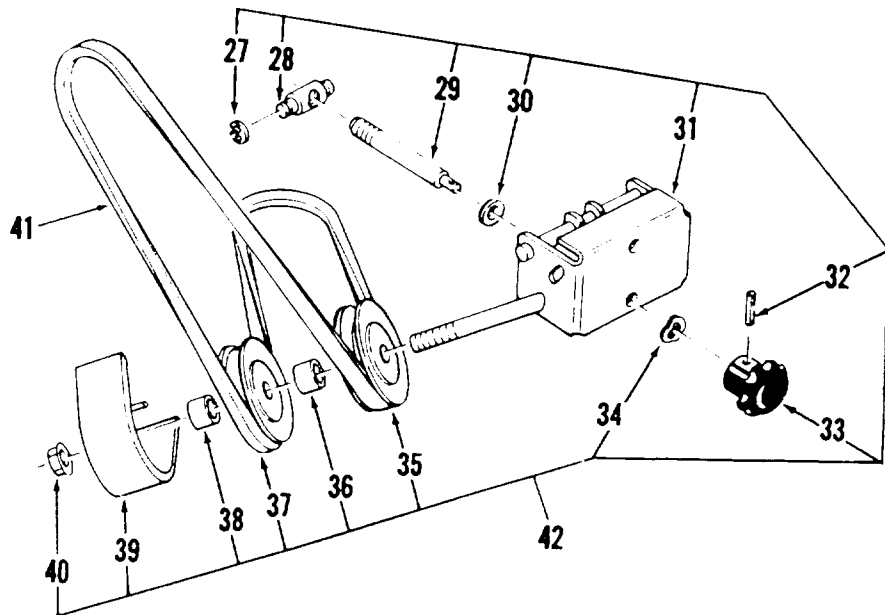

REAR AND SIDE DISCHARGE MOWERS — 36 in. (92 cm)
VEHICLE IDENTIFICATION NUMBERS 05-36MR01 & 05-36MS01

**REAR AND SIDE DISCHARGE MOWERS — 36 in. (92 cm)
VEHICLE IDENTIFICATION NUMBERS 05-36MR01 & 05-36MS01**

Parts available only through Authorized Dealers.
When ordering parts always list Part No. and Description.
(Specifications subject to change without notice.)

ITEM NO.	PART NO.	DESCRIPTION	NO. REQ'D.
1	101758	Hitch Assembly	1
2	102809	Nut $\frac{3}{8}$-16 MF Two-Way Lock	4
3	102704	Spacer	4
4	101777	Draft Bar	2
5	900063	Carriage Bolt $\frac{3}{8}$-16 x 1	4
6	900038	Carriage Bolt $\frac{5}{16}$-18 x 1	4
7	107943	Metal Bumper	2
8	103887	Rubber Pad	4
9	915112	Eslok Nut $\frac{3}{16}$-18	4
10	107511	L. H. Rear Bracket	1
11	107512	R. H. Rear Bracket	1
13	915113	Eslok Nut $\frac{3}{8}$-16	8
15	102566	R. H. Front Bracket	1
16	900062	Carriage Bolt $\frac{3}{8}$-16 x $\frac{3}{4}$	8
17	102567	L. H. Front Bracket	1
18	900093	Carriage Bolt $\frac{7}{16}$-14 x $1\frac{1}{2}$	2
19	6595	Transport Stop	2
20	915664	E.S. Nut $\frac{7}{16}$-14	1
21	102570	Front Shaft	1
22	102958	Leveler Assembly	1
23	101828	Leveler Adjusting Rod	1
24	933504	Hairpin Cotter	2
25	6739	Trunnion	1
26	915663	E.S. Nut $\frac{3}{8}$-16	1
27	105797	E-Ring	2
28	101708	Double Trunnion	1
29	101842	Adjustment Rod	1
30	920009	Washer $\frac{3}{8}$ SAE	1
31	101728	Front Idler Support	1
32	933156	Spirol Pin $\frac{1}{8}$ x 1	1
33	101851	Adjustment Knob	1
34	MW4405	Spring Washer	1
35	104974	"V" Idler Pulley	1
36	101734	Inner Spacer	1
37	104975	Flat Idler Pulley	1
38	101757	Outer Spacer	1
39	102582	Belt Cover	1
40	102976	Special Nut $\frac{3}{4}$-16 MF	1
41	102741	Drive Belt	1
42	101657	Front Idler Assembly Complete	1