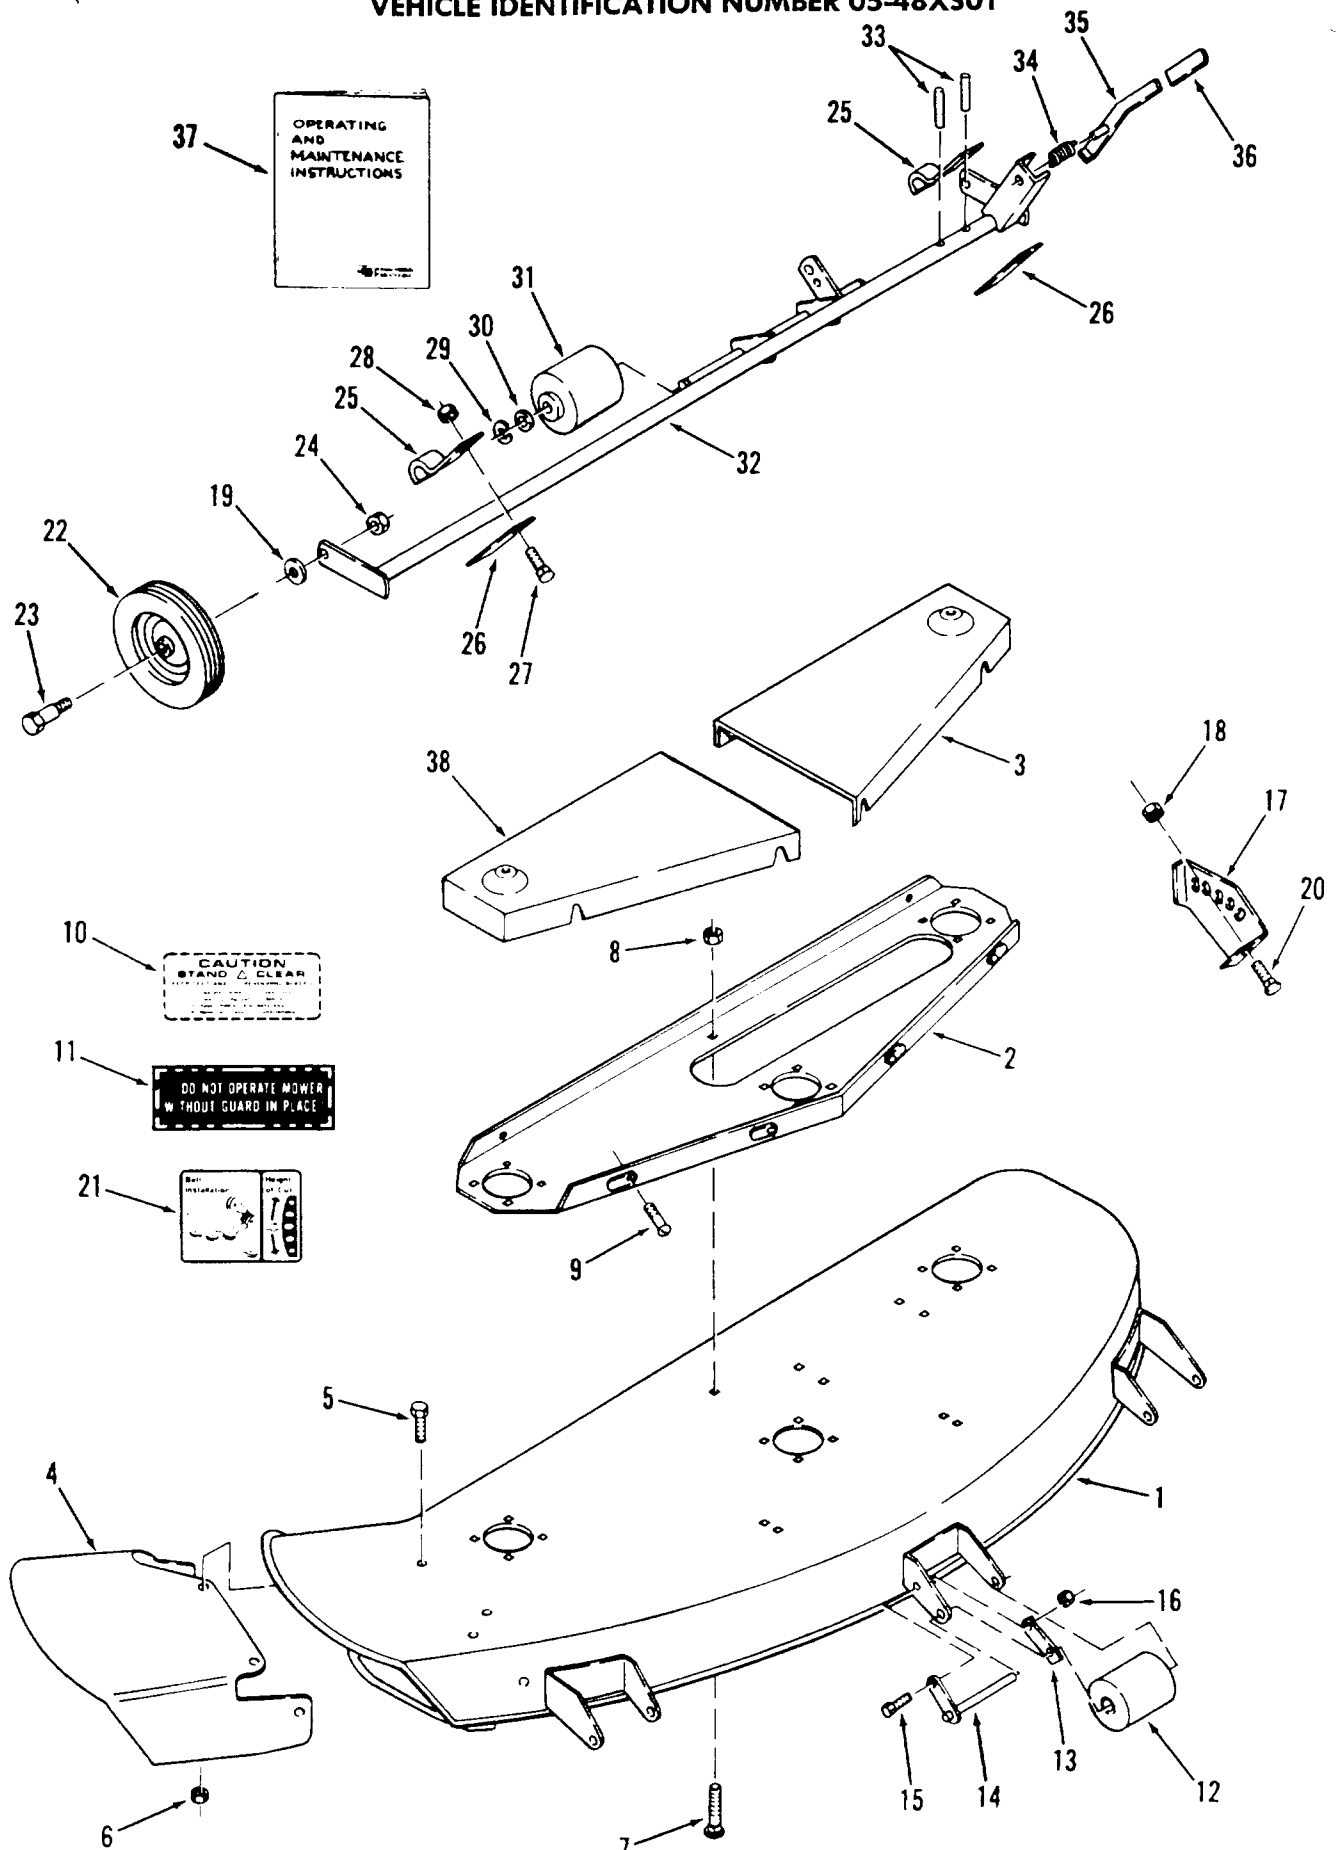

SIDE DISCHARGE MOWER — 48 in. (122 cm)
VEHICLE IDENTIFICATION NUMBER 05-48XS01

**SIDE DISCHARGE MOWER — 48 in. (122 cm)
VEHICLE IDENTIFICATION NUMBER 05-48XS01**

Parts available only through Authorized Dealers.
When ordering parts always list Part No. and Description.
(Specifications subject to change without notice.)

ITEM NO.	PART NO.	DESCRIPTION	NO. REQ'D.
1	106151	Deck	1
2	107030	Support	1
3	107027	L. H. Belt Cover	1
4	107423	Chute Guard Assembly	4
5	908016	Bolt $\frac{5}{16}$-18 x $\frac{5}{8}$	4
6	915112	Eslok Nut $\frac{5}{16}$-18	1
7	900062	Carriage Bolt $\frac{3}{8}$-16 x $\frac{3}{4}$	1
8	915663	E.S. Nut $\frac{3}{8}$-16	8
9	960150	Whizlock Bolt $\frac{1}{4}$-20 x $\frac{3}{8}$	1
10	105206	Caution Decal	1
11	106746	Decal, Mower Guard	3
12	5240	Roller (w/100284 Bushings)	3
13	102773	Roller Stop Spring	3
14	102770	Roller Shaft	3
15	908002	Bolt $\frac{1}{4}$-20 x $\frac{5}{8}$	3
16	915111	Eslok Nut $\frac{1}{4}$-20	1
17	102655	Quadrant	2
18	915663	E.S. Nut $\frac{3}{8}$-16	2
19	920211	Special Washer	2
20	900063	Carriage Bolt $\frac{3}{8}$-16 x 1	1
21	106750	Decal, Height Adj. & Belt Diagram	2
22	108522	Wheel 6 x 1.75 (w/5306 Bushings)	2
23	5188	Shoulder Bolt	2
24	915113	Eslok Nut $\frac{3}{8}$-16	2
25	102615	Pivot Bracket	2
26	102618	Plate	4
27	900064	Carriage Bolt $\frac{3}{8}$-16 x $1\frac{1}{4}$	4
28	915663	E.S. Nut $\frac{3}{8}$-16	2
29	5701	"E" Ring	2
30	920011	Washer $\frac{1}{2}$ SAE	2
31	5240	Roller (w/100284 Bushings)	1
32	104767	Gage Wheel Support	2
33	933190	Spirol Pin $\frac{3}{16}$ x $1\frac{1}{4}$	1
34	101853	Spring	1
35	102431	Lever Assembly	1
36	102597	Grip	1
37	810137R1	Operating and Maintenance Instructions	1
38	107026	R. H. Belt Cover	1