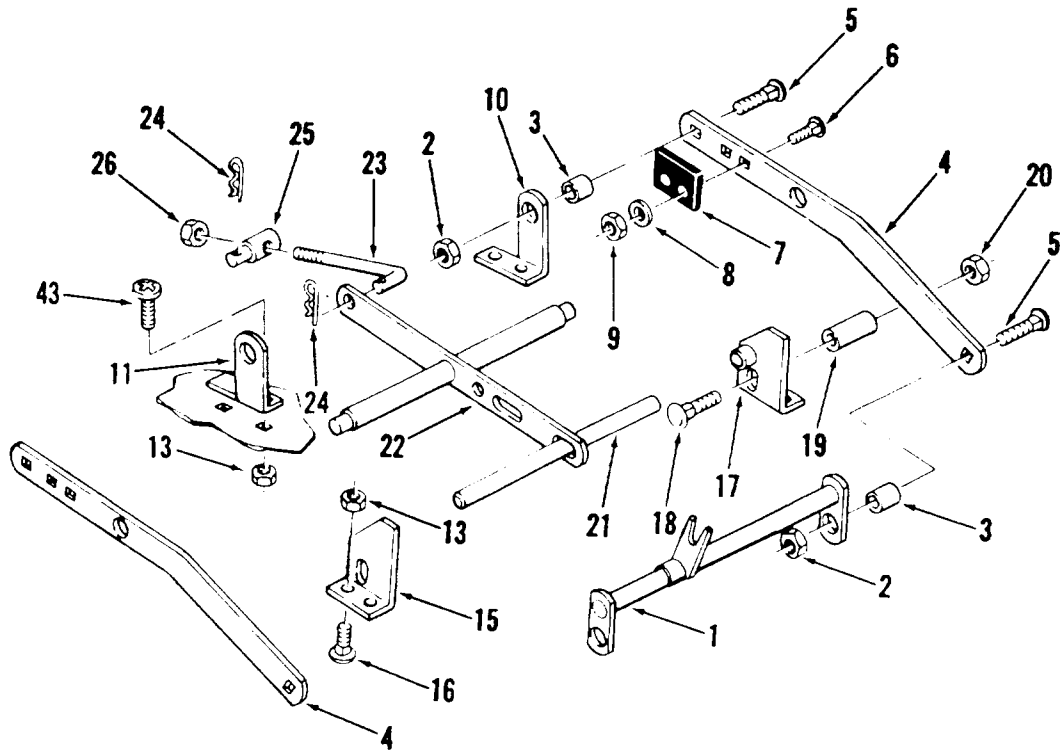

REAR DISCHARGE MOWER — 42 in. (107 cm)
VEHICLE IDENTIFICATION NUMBER 05-42MR01

**REAR DISCHARGE MOWER — 42 in. (107 cm)
VEHICLE IDENTIFICATION NUMBER 05-42MR01**

Parts available only through Authorized Dealers.
When ordering parts always list Part No. and Description.
(Specifications subject to change without notice.)

ITEM NO.	PART NO.	DESCRIPTION	NO. REQ'D.
1	101758	Hitch Assembly	1
2	102809	Nut $\frac{3}{8}$-16 MF Two-Way Lock	4
3	102704	Spacer	4
4	101777	Draft Bar	2
5	900063	Carriage Bolt $\frac{3}{8}$-16 x 1	4
6	900038	Carriage Bolt $\frac{3}{16}$-18 x 1	4
7	107943	Metal Bumper	2
8	518211	Rubber Pad	4
9	915112	Eslok Nut $\frac{5}{16}$-18	4
10	107511	L. H. Rear Bracket	1
11	107512	R. H. Rear Bracket	1
13	915113	Eslok Nut $\frac{3}{8}$-16	8
15	102566	R. H. Front Bracket	1
16	900062	Carriage Bolt $\frac{3}{8}$-16 x $\frac{3}{4}$	4
17	102567	L. H. Front Bracket	1
18	900093	Carriage Bolt $\frac{7}{16}$-14 x $1\frac{1}{2}$	2
19	6595	Transport Stop	2
20	915664	E.S. Nut $\frac{7}{16}$-14	2
21	102570	Front Shaft	1
22	102958	Leveler Assembly	1
23	101828	Leveler Adjusting Rod	1
24	933504	Hairpin Cotter	2
25	6739	Trunnion	1
26	915663	E.S. Nut $\frac{3}{8}$-16	1
27	105797	E-Ring	2
28	101708	Double Trunnion	1
29	101842	Adjustment Rod	1
30	920009	Washer $\frac{3}{8}$ SAE	1
31	101728	Front Idler Support	1
32	933156	Spirol Pin $\frac{1}{8}$ x 1	1
33	101851	Adjustment Knob	1
34	MW4405	Spring Washer	1
35	104974	"V" Idler Pulley	1
36	101734	Inner Spacer	1
37	104975	Flat Idler Pulley	1
38	101757	Outer Spacer	1
39	102582	Belt Cover	1
40	102976	Special Nut $\frac{3}{4}$-16 MF	1
41	102741	Drive Belt	1
42	101657	Front Idler Assembly Complete	1
43	910891	Pan Hd. Machine Screw $\frac{3}{8}$ x 16 x $\frac{3}{4}$	4