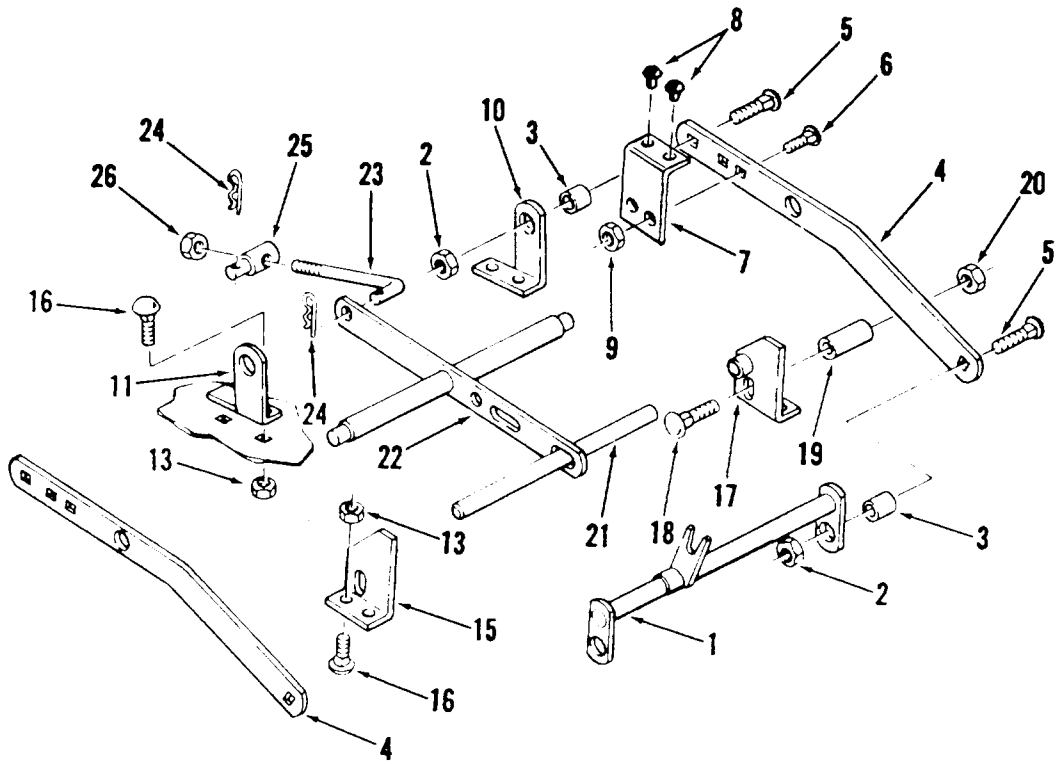

REAR AND SIDE DISCHARGE MOWERS — 36 in. (92 cm)
VEHICLE IDENTIFICATION NUMBERS 05-36MR01 & 05-36MS01

**REAR AND SIDE DISCHARGE MOWERS — 36 in. (92 cm)
VEHICLE IDENTIFICATION NUMBERS 05-36MR01 & 05-36MS01**

Parts available only through Authorized Dealers.
When ordering parts always list Part No. and Description.
(Specifications subject to change without notice.)

ITEM NO.	PART NO.	DESCRIPTION	NO. REQ'D.
1	101758	Hitch Assembly	1
2	102809	Nut $\frac{3}{8}$-16 MF Two-Way Lock	4
3	102704	Spacer	4
4	101777	Draft Bar	2
5	900063	Carriage Bolt $\frac{3}{8}$-16 x 1	4
6	900038	Carriage Bolt $\frac{5}{16}$-18 x 1	4
7	107943	Metal Bumper	2
8	103887	Rubber Pad	4
9	915112	Eslok Nut $\frac{3}{16}$-18	4
10	107511	L. H. Rear Bracket	1
11	107512	R. H. Rear Bracket	1
13	915113	Eslok Nut $\frac{3}{8}$-16	8
15	102566	R. H. Front Bracket	1
16	900062	Carriage Bolt $\frac{3}{8}$-16 x $\frac{3}{4}$	8
17	102567	L. H. Front Bracket	1
18	900093	Carriage Bolt $\frac{7}{16}$-14 x $1\frac{1}{2}$	2
19	6595	Transport Stop	2
20	915664	E.S. Nut $\frac{7}{16}$-14	1
21	102570	Front Shaft	1
22	102958	Leveler Assembly	1
23	101828	Leveler Adjusting Rod	1
24	933504	Hairpin Cotter	2
25	6739	Trunnion	1
26	915663	E.S. Nut $\frac{3}{8}$-16	1
27	105797	E-Ring	2
28	101708	Double Trunnion	1
29	101842	Adjustment Rod	1
30	920009	Washer $\frac{3}{8}$ SAE	1
31	101728	Front Idler Support	1
32	933156	Spirol Pin $\frac{1}{8}$ x 1	1
33	101851	Adjustment Knob	1
34	MW4405	Spring Washer	1
35	104974	"V" Idler Pulley	1
36	101734	Inner Spacer	1
37	104975	Flat Idler Pulley	1
38	101757	Outer Spacer	1
39	102582	Belt Cover	1
40	102976	Special Nut $\frac{3}{4}$-16 MF	1
41	102741	Drive Belt	1
42	101657	Front Idler Assembly Complete	1