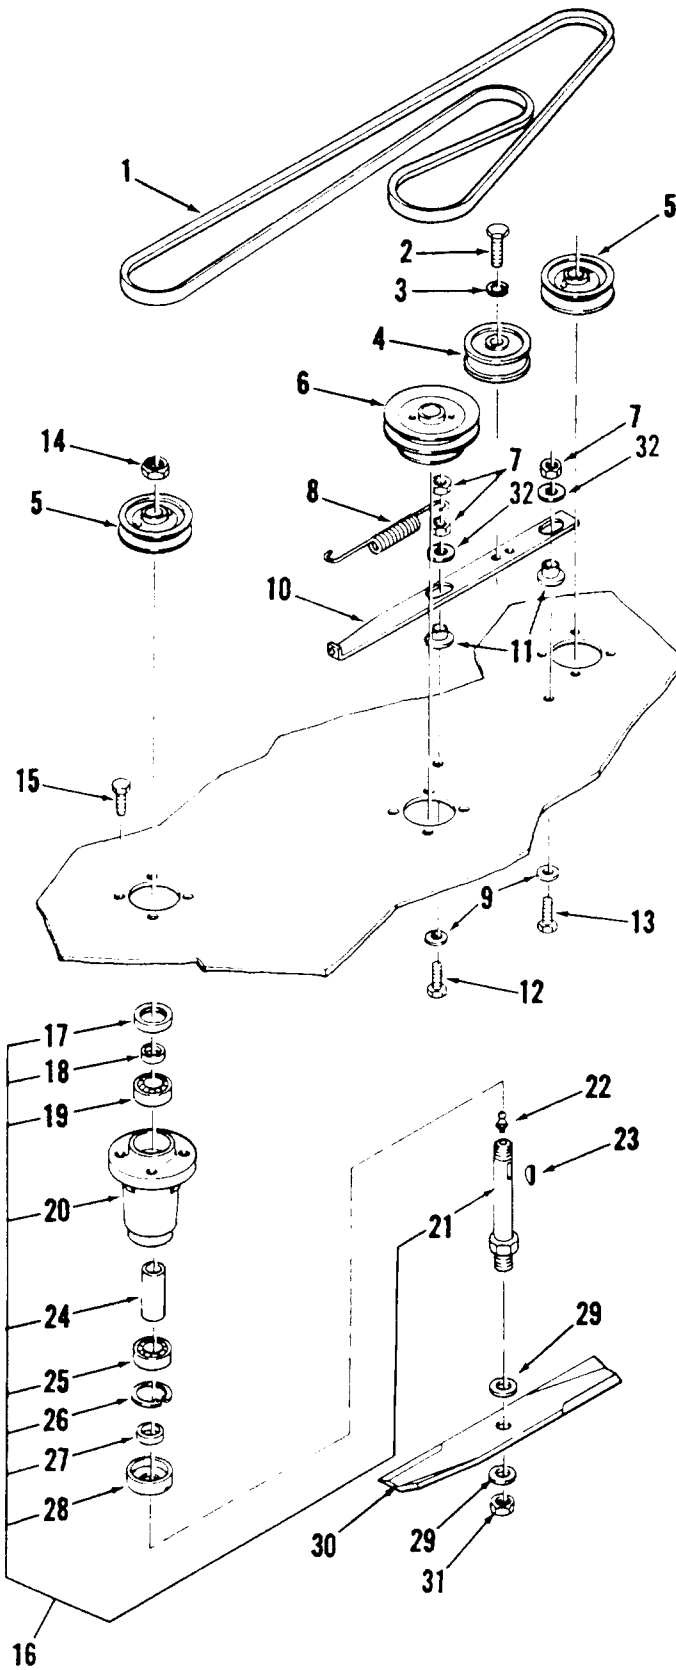

SIDE DISCHARGE MOWERS — 42 & 48 in. (107 & 122 cm)
VEHICLE IDENTIFICATION NUMBERS 05-42MS01 & 05-48MS01

**SIDE DISCHARGE MOWERS — 42 & 48 in. (107 & 122 cm)
VEHICLE IDENTIFICATION NUMBERS 05-42MS01 & 05-48MS01**

Parts available only through Authorized Dealers.
When ordering parts always list Part No. and Description.
(Specifications subject to change without notice.)

ITEM NO.	PART NO.	DESCRIPTION	NO. REQ'D.	
			05-42MS01	05-48MS01
1	1594	Spindle Belt	0	1
	6738	Spindle Belt	1	0
2	105865	Bolt $\frac{3}{8}$-16 x $1\frac{1}{4}$ Short Head	1	1
3	920083	Lockwasher $\frac{3}{8}$ Medium	1	1
4	106144	Pulley, Flat Idler	0	1
	6719	Pulley, Flat Idler	1	0
5	106074	Pulley, Right or Left	0	2
	106072	Pulley, Right or Left	2	0
6	106073	Pulley, Center	0	1
	106071	Pulley, Center	1	0
7	915663	E.S. Nut $\frac{3}{8}$-16	3	3
8	100071	Spring	1	1
9	2844	Special Washer	2	2
10	106120	Idler Support Bar	1	1
11	107674	Bushing/Spacer	2	2
12	908037	Bolt $\frac{3}{8}$-16 x $1\frac{3}{4}$	1	1
13	908035	Bolt $\frac{3}{8}$-16 x $1\frac{1}{4}$	1	1
14	915640	E.S. Nut $\frac{3}{4}$-16	3	3
15	908032	Eslok Bolt $\frac{3}{8}$-16 x $\frac{3}{4}$	12	12
16	107405	Spindle Assembly	3	3
17	106075	Seal, Double Lip	1	1
18	106070	Spacer/Seal	1	1
19	106085	Ball Bearing (Non Sealed)	1	1
20	106063	Spindle Housing	1	1
21	107413	Spindle Shaft Assembly	1	1
22	4459	Grease Fitting	3	3
23	937156	Hi-Pro Key $\frac{3}{16}$ x $\frac{5}{8}$	3	3
24	106069	Spindle Spacer	1	1
25	106084	Ball Bearing (Sealed)	1	1
26	936028	Snap Ring (Internal)	1	1
27	106068	Blade Spacer	1	1
28	106067	Spindle Cup	1	1
29	920258	Special Washer	6	6
30	106637	Mower Blade Kit — 16 in. (40.6 cm)	0	1
	106636	Mower Blade Kit — 14 in. (35.6 cm)	1	0
31	915090	Jam Nut $\frac{3}{4}$ x 16	3	3
32	107675	Special Washer	2	2